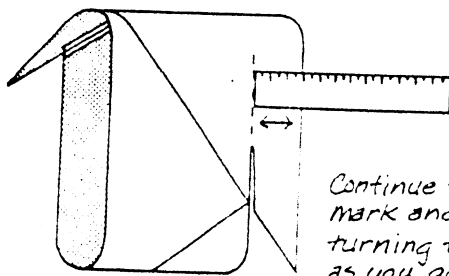

Press seam open.

3.

Position as shown, mark strip width wanted.

4.

Mark X's as shown.

Draw line up 5.

Cut up 5-6"

6.

Position as shown, face up.

7.

Fold in left side.

8.

Fold in right side.

9.

Align X's.

10.

Pull up edges so X's are back-to-back - pin edges.

11.

Turn right side out.

13.

Continue to mark and cut, turning tube as you go.

Tables show no larger than 43" square. You can double any length shown by making two identical squares. Follow figures 1, 2 and 3, marking squares identically! SEE A, B.

12.

JOIN A + B.

Right sides together, sew 1/4" seam.

Press seams open

Then continue with Figure 4, for construction.

For total Length, measure around all sides of piece, add 6" for end connection. Find table for your width bias. **Bold** number gives size square needed, including seam allowance, for Bias Tube.