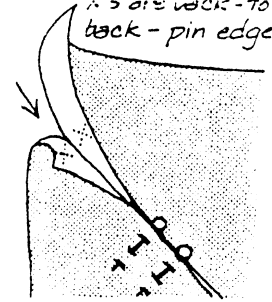

Press seam open.

3.

Position as shown, mark strip width wanted.

4.

Mark X's as shown.

Draw line up 5.

Cut up 5-6"

6.

Position as shown, face up.

7.

Fold in left side.

8.

Fold in right side.

9.

Align X's.

10.

Pull up edges so X's are back-to-back - pin edges.

11.

Turn right side out.

13.

Continue to mark and cut, turning tube as you go.

Tables show no larger than 43" square. You can double any length shown by making two identical squares. Follow figures 1, 2 and 3, marking squares identically! SEE A, B.

12.

JOIN A + B.

Right sides together, sew 1/4" seam.

Press seams open

Then continue with Figure 4, for construction.

For total Length, measure around all sides of piece, add 6" for end connection. Find table for your width bias. **Bold** number gives size square needed, including seam allowance, for Bias Tube.