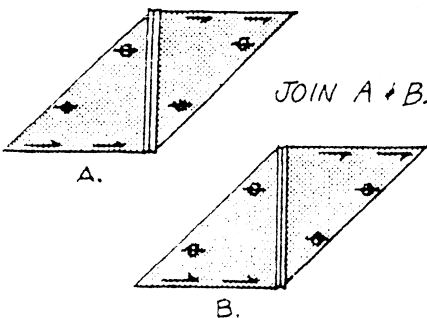

Position as shown, face up.

7.

Fold in left side.

8.

Fold in right side.

9.

Align X's.

10.

Pull up edges so X's are back-to-back - pin edges.

11.

Turn right side out.

13.

Continue to mark and cut, turning tube as you go.

Tables show no larger than 43" square. You can double any length shown by making two identical squares. Follow figures 1, 2 and 3, marking squares identically! SEE A, B.

12.

JOIN A + B.

Right sides together, sew 1/4" seam.

Press seams open

Then continue with Figure 4, for construction.

For total Length, measure around all sides of piece, add 6" for end connection. Find table for your width bias. **Bold** number gives size square needed, including seam allowance, for Bias Tube.

1" Wide Strip	
<u>Length:</u>	
50" . . . . .	8" Sq.
72" . . . . .	9" Sq.
98" . . . . .	10 1/2" Sq.
128" . . . . .	12" Sq.
162" . . . . .	13 1/2" Sq.
200" . . . . .	15" Sq.
242" . . . . .	16 1/2" Sq.
288" . . . . .	17 1/2" Sq.
338" . . . . .	19" Sq.
392" . . . . .	20 1/2" Sq.
450" . . . . .	22" Sq.
512" . . . . .	23 1/2" Sq.