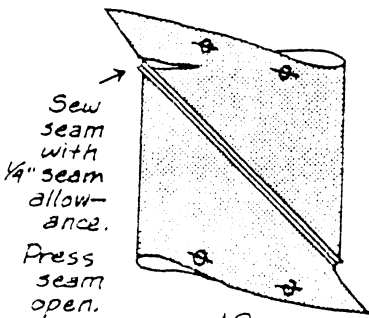

Position as shown, face up.

7.

Fold in left side.

8.

Fold in right side.

9.

Align X's.

10.

Pull up edges so X's are back-to-back - pin edges.

11.

Turn right side out.

13.

Continue to mark and cut, turning tube as you go.

Tables show no larger than 43" square. You can double any length shown by making two identical squares. Follow figures 1, 2 and 3, marking squares identically! SEE A, B.

12.

JOIN A + B.

Right sides together, sew 1/4" seam.

Press seams open

Then continue with Figure 4, for construction.

For total Length, measure around all sides of piece, add 6" for end connection. Find table for your width bias. **Bold** number gives size square needed, including seam allowance, for Bias Tube.