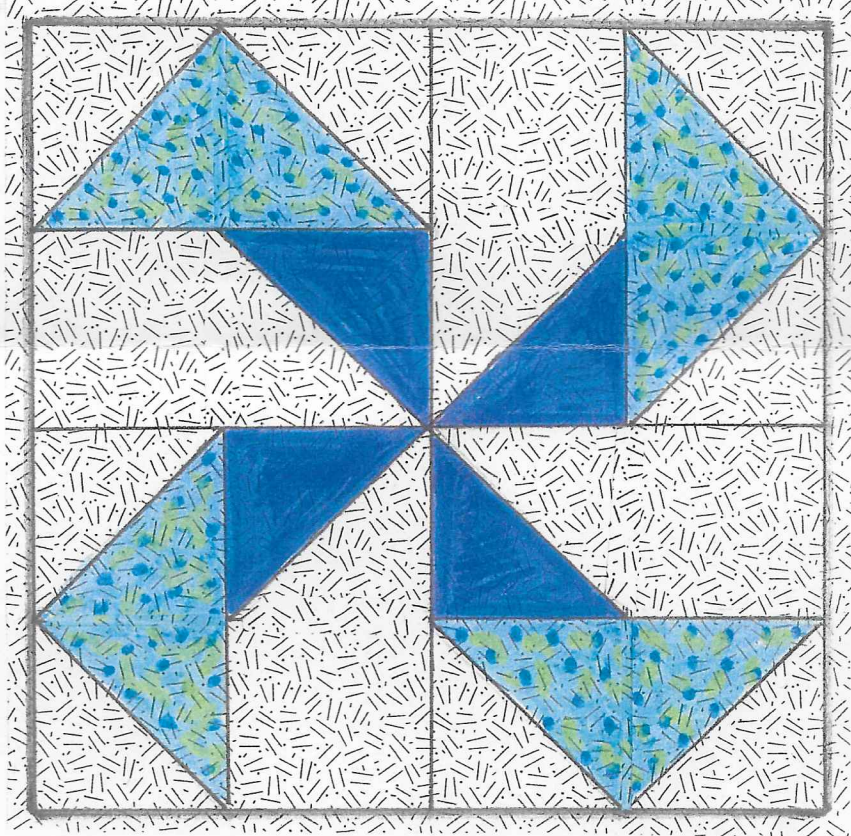

Calico Cutter's B.O.M. ^{FOR} March 2018

10 1/2" UNFINISHED

Windy Day

WHAT'S NEEDED:

8 3" SQ. WHT/WHT

4 3" x 5 1/2" WHT/WHT

4 3" SQ. DK. SOLID or PRINT

4 3" x 5 1/2" LT. PRINT

DIRECTIONS:

PLEASE OPEN SEAMS TO MAKE IT EASIER TO MACHINE QUILT.

USE ANY COLOR COMBO

QUESTIONS? CALL SONIA: 610-269-0934