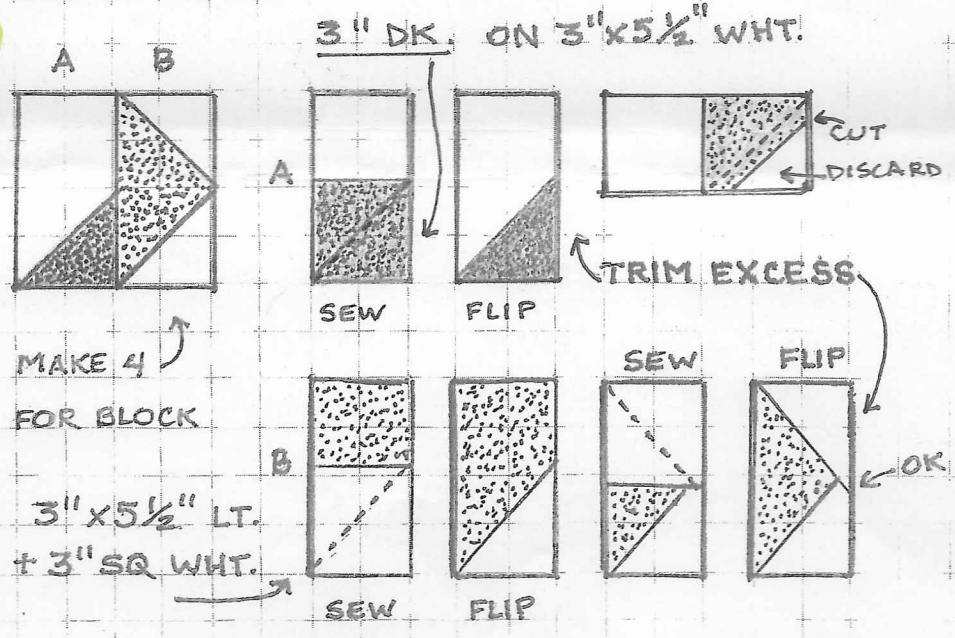

Calico Cutter's B.O.M. ^{FOR} March 2018

10 1/2" UNFINISHED

Windy Day

WHAT'S NEEDED:

8 3" SQ. WHT/WHT

4 3" x 5 1/2" WHT/WHT

4 3" SQ. DK. SOLID or PRINT

4 3" x 5 1/2" LT. PRINT

DIRECTIONS:

PLEASE OPEN SEAMS TO MAKE IT EASIER TO MACHINE QUILT.

USE ANY COLOR COMBO

QUESTIONS? CALL SONIA: 610-269-0934